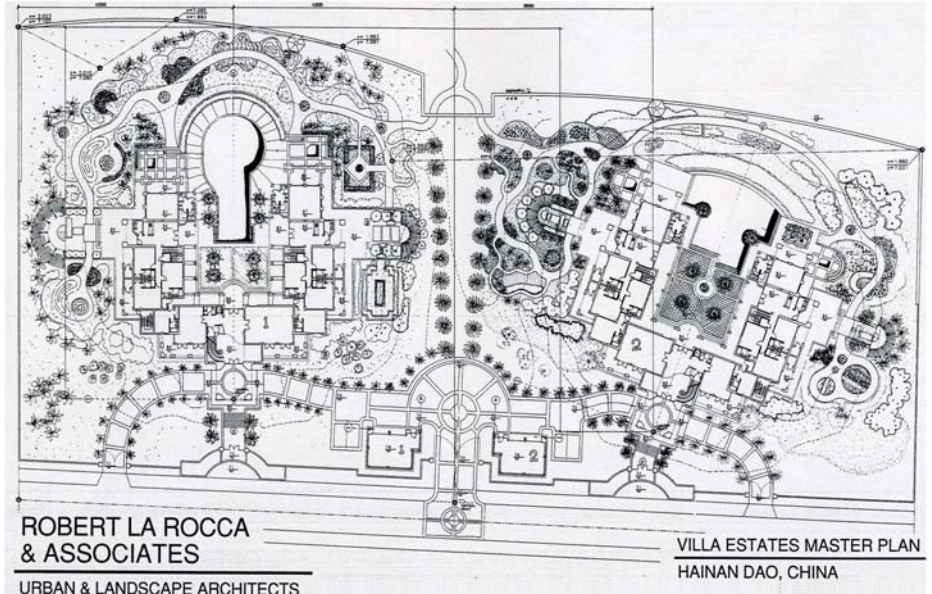

Dates

Schematic Design:
2003

Cost

\$4 million
Plaza/Landscape
Gardens

Prime Consultant

Y.H. Lee Associates,
Architects

Description

The Government of China commissioned Y.H. Lee & Associates to design two summer villas on the shore line beaches of Hainan Dao. The concept was to combine two up-scale homes into one villa complex. Each villa had its own swimming pool courtyard with each individual home sharing the central courtyard.

These villas were to be used by government leaders for summer vacations with their families. Each home had individual private spa and gardens. The swimming pool terraces look out to the beach and paths connected both complexes to the beach environment. Extensive garden walks & patios gave each villa its own privacy.